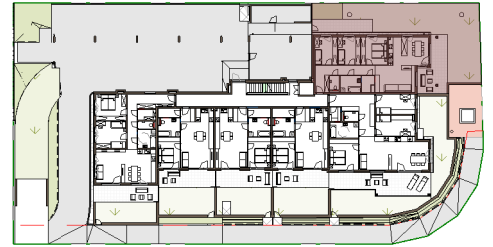

# ERDGESCHOSS

**W01**  
4 Zi-WHG  
97,83m<sup>2</sup> ▶